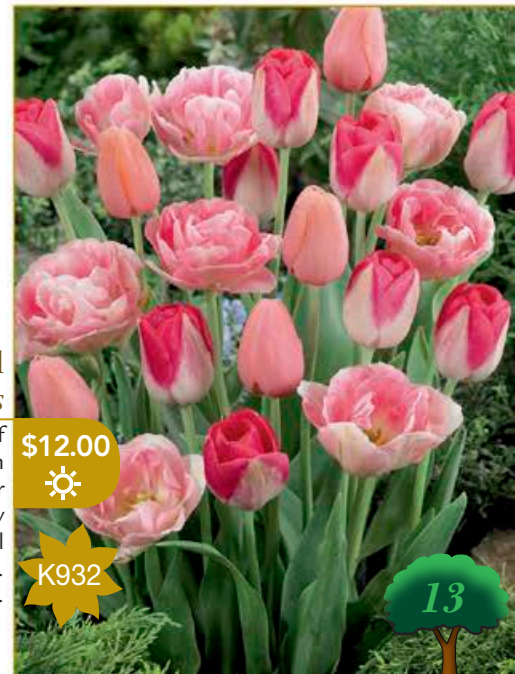

$12.00
☀️

Pink Tulip Blend 7 Premium Bulbs

Pretty in Pink! This new pink blend of top grade tulips are sure to brighten up your landscape as well as in your cut flower arrangements. From frilly soft pinks to bold bi-colors, you'll enjoy them for many years to come. Grows 12-24 inches tall.

K932