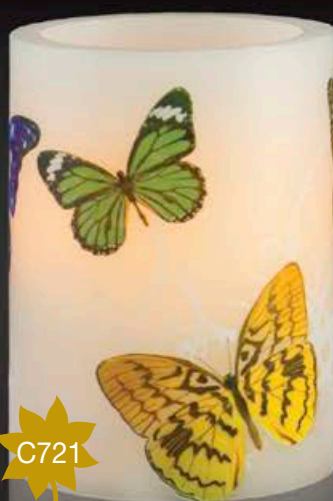

Decorative Glass Reed Diffuser

This beautiful reed diffuser includes a decorative glass with 8 aroma sticks that will diffuse the abundant fragrance in your home or office. 100ml.
\$12.00

Lemongrass Scent

Ceramic Owl Fragrance Oil Warmer

This decorative plug-in warmer combines fragrance, light and artistic design to create a relaxing ambience in any room. Quick, safe and clean alternative to candles. Includes 10ml Lavender fragrance oil.
\$15.00

Cinnamon Scented Flameless Candle
 Embossed Swirl Design

Lilac Scented Flameless Candle
 Butterfly Print Design

Vanilla Scented Flameless Candle
 Zebra Print Design

Flameless LED Candles

Each real wax candle uses an LED light that flickers and glows like the real thing without the risk or mess of an ordinary candle. LED's last for 100,000 hours and require three AAA batteries (not included). 4" H.