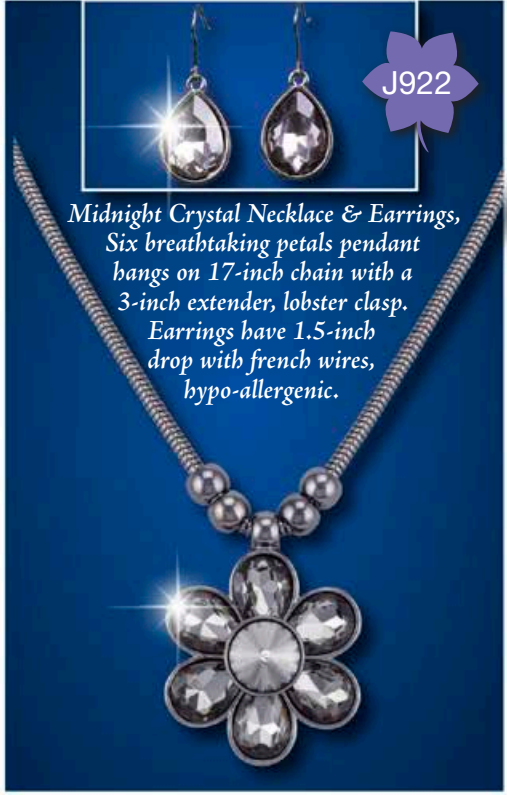

Midnight Crystal Necklace & Earrings, Six breathtaking petals pendant hangs on 17-inch chain with a 3-inch extender, lobster clasp. Earrings have 1.5-inch drop with french wires, hypo-allergenic.