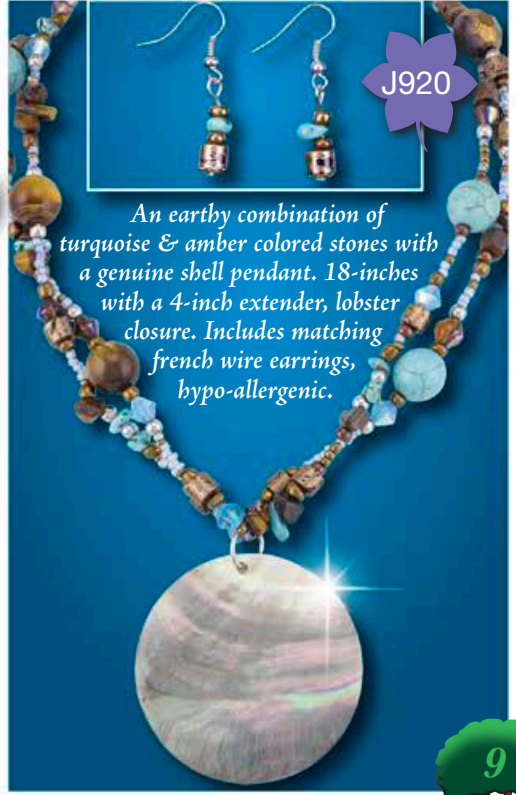

An earthy combination of turquoise & amber colored stones with a genuine shell pendant. 18-inches with a 4-inch extender, lobster closure. Includes matching french wire earrings, hypo-allergenic.

H536

H538